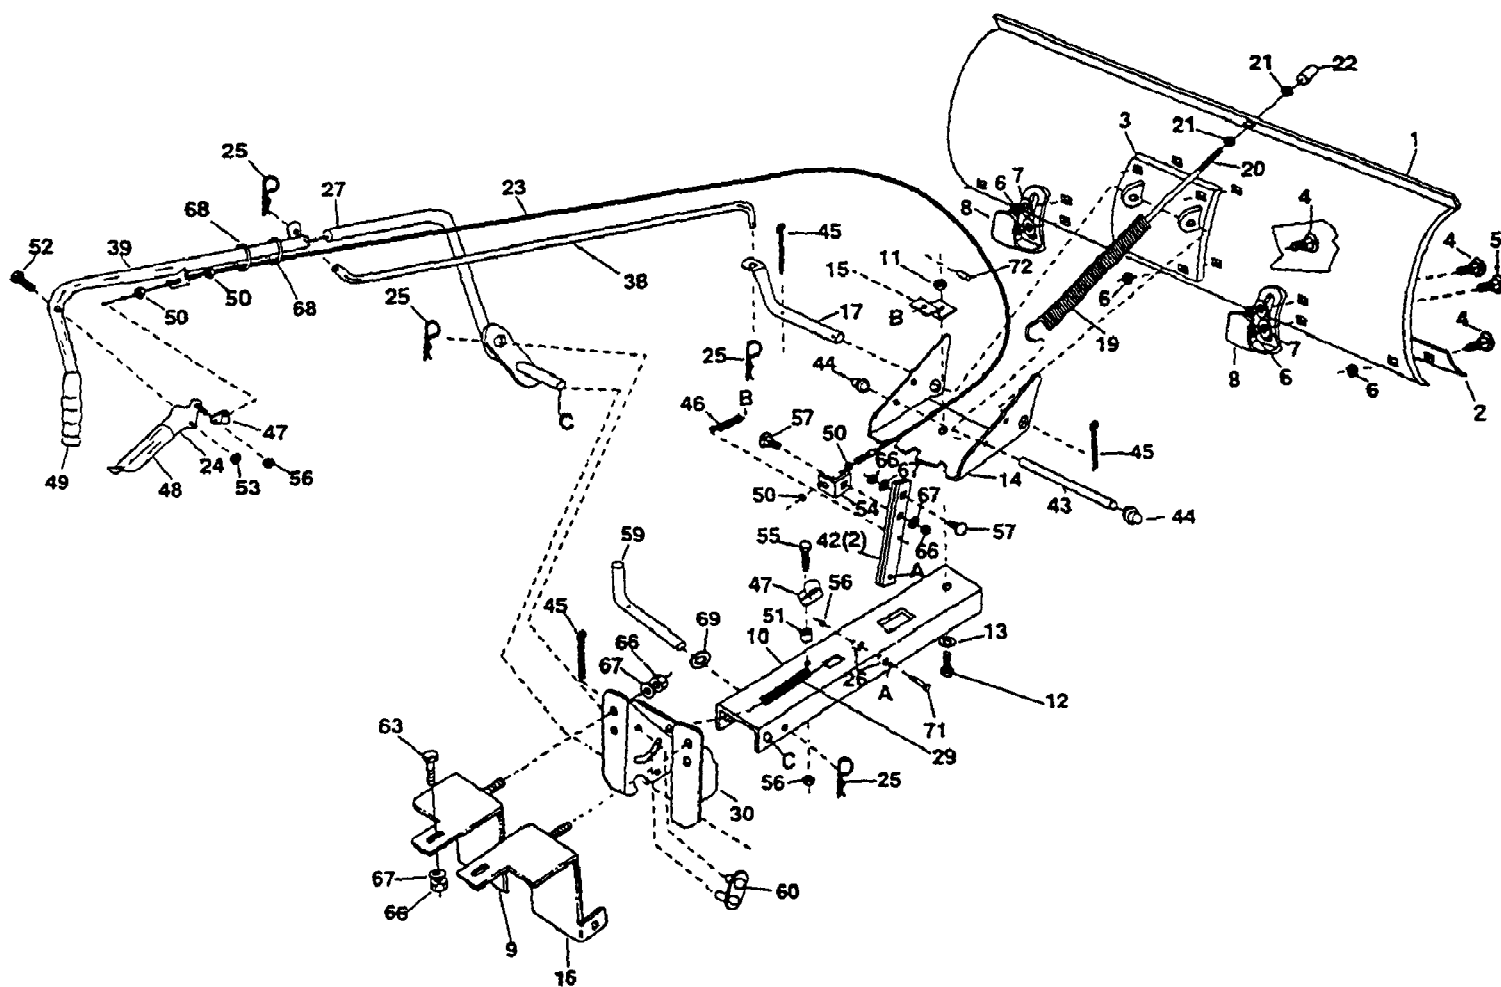

190-492-000 (1997)
42" Snow Blade

190-492-000 (1997)
42" Snow Blade

Page 2 of 3

Ref #	Part Number	Qty	S/P/F	Description
1	23863	1		Blade 42"
2	23117	1		Wear Plate 42"
3	62980	1		Reinforcement Plate Ass'y.
4	43080	10		Bolt, Carriage 5/16-18 x 3/4"
5	43079	2		Bolt, Carriage 5/16-18 x 1"
6	43064	11		Nut, Hex Lock 5/16-18
7	43081	4		Washer, 5/16"
8	23070	2		Skid Shoe
9	17511	1	/P	Support Bracket (L.H.)
10	62970	1		Ass'y. Channel Sub
11	43262	1		Nut, Hex Lock 1/2-13
12	23131	1		Bolt, Special Pivot
13	43352	1		Washer, Flat 7/16"
14	23958	1		Plate, Pivot 7 Ga.
15	23130	1		Bracket, Spring Mt.
16	17512	1		Support Bracket (R.H.)
17	46066	1		Shaft Pivot
?18	43070	2		Washer 3/8" Std.
19	9466R	1		Spring, Blade Adjust
20	44071	1		Bolt, Hex 3/8-16 x 3-1/2"
21	43015	2	S	Nut, Hex 3/8-16
22	44074	1		Plastic Cap
23	746-0366	1	S	Control Cable Ass'y.
24	62561	1		Release Grip Ass'y.
25	43055	4		Pin, Hairpin Small 3/32"
26	46053	2		Spacer, .28 I.D. x 1"
27	63033	1		Lift Handle Rod Ass'y.
29	732-0153	1	/P	Extension Spring
30	24023	1		Pivot Support Bracket
38	46049	1		Rod, Blade Pivot
39	62972	1		Ass'y. Lift Handle Tube
42	23151	2		Angle Lock Bar
43	23856	1		Spring Mount Rod
44	44917	2		Palnut, 3/8"
45	43010	3	S	Cotter Pin 1/8" x 1-1/4"
46	43348	1		Angle Lock Spring
47	746-0260	2		Cable End Fitting
48	731-0869	1		Grip, Plastic
49	46198	1		Handle, Grip 3/4"
50	712-0256	4	/P	Hex Jam Nut 5/16 Thread
51	23658	1		Spacer
52	43085	1		Hex Bolt, 5/16-18 x 1-1/2"
53	43064	1		Hex Lock Nut 5/16-18 Thread
54	05762	1		Cable Mount Bracket
55	1509-90	1		Hex Bolt 1/4-20 x 1-1/4"
56	43013	3	S	Hex Lock Nut 1/4-20 Thread
57	710-0305	2	S	Carriage Bolt 3/8-16 x 1-1/4"
59	46065	1		Pivot Channel Shaft
60	63034	1		Lift Link Ass'y.
63	43001	4	S	Hex Bolt 3/8-16 x 1"
66	43015	10	S	Hex Nut 3/8-16 Thread
67	43003	10	S	Lock Washer 3/8"
68	726-0178	2	S	Plastic Tie